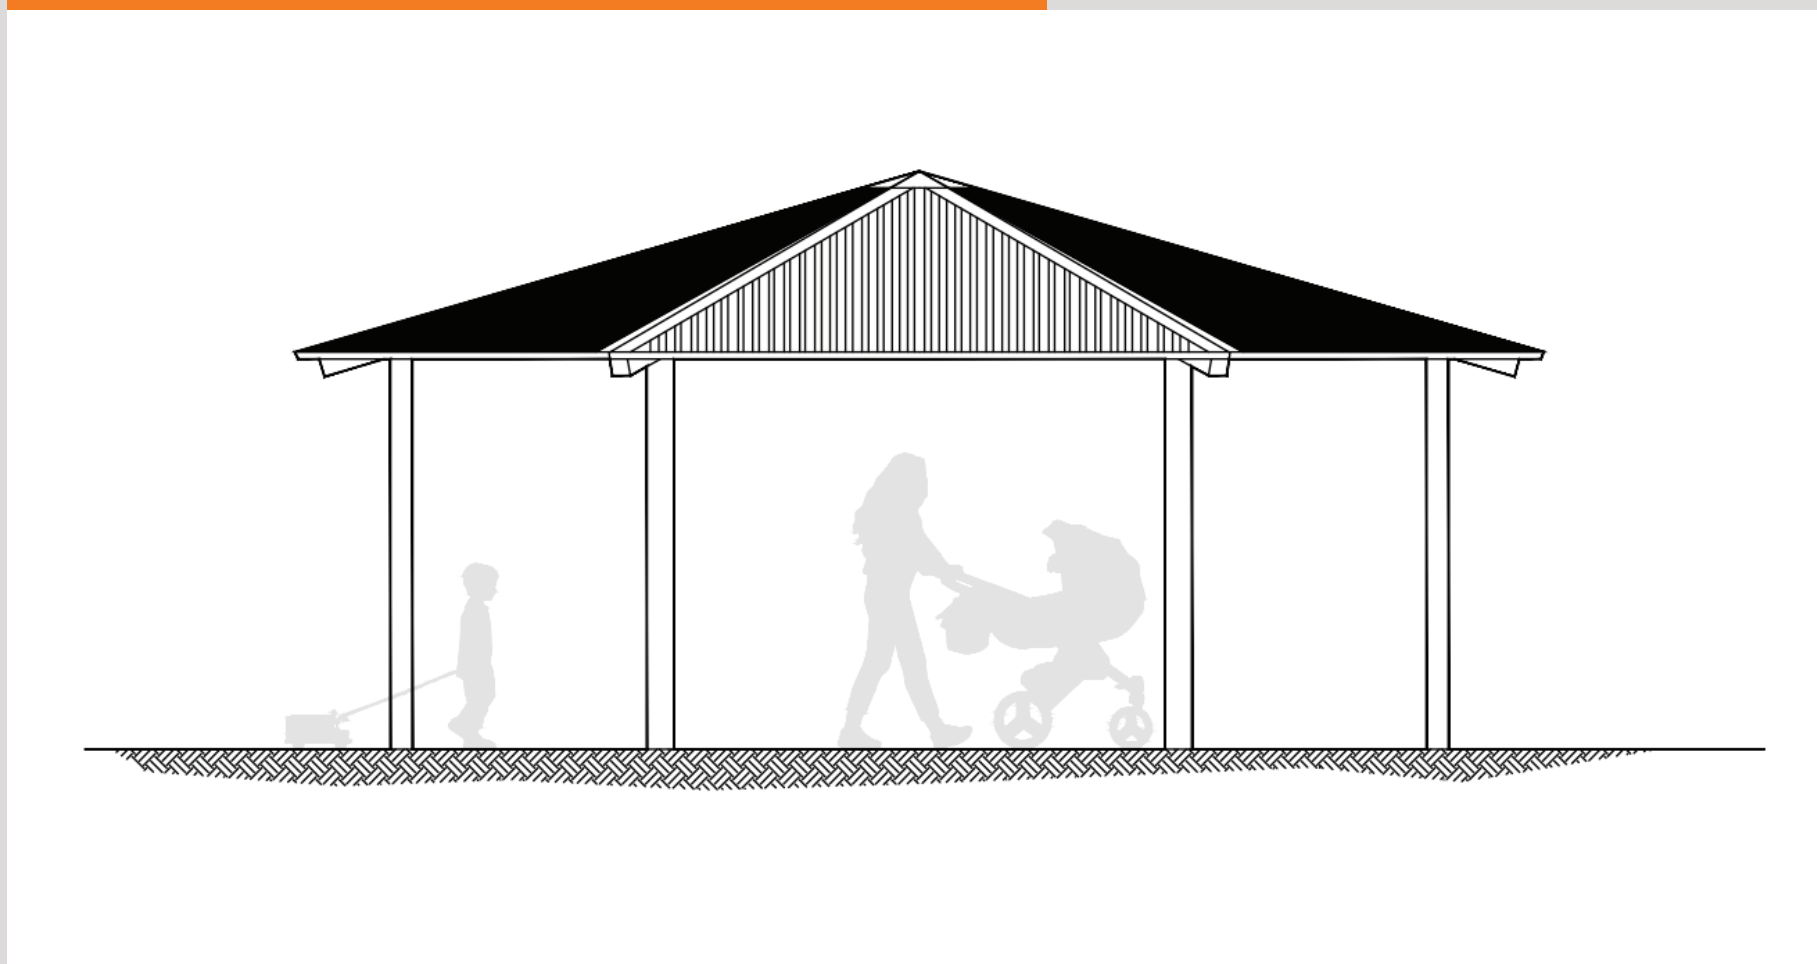

FOX HILL MANOR PARK

Park Features - Based on your input, we think the following features fit the park:

Picnic Shelter

Playground

Swings

Unpaved Trail

Cornhole

Paved Trail