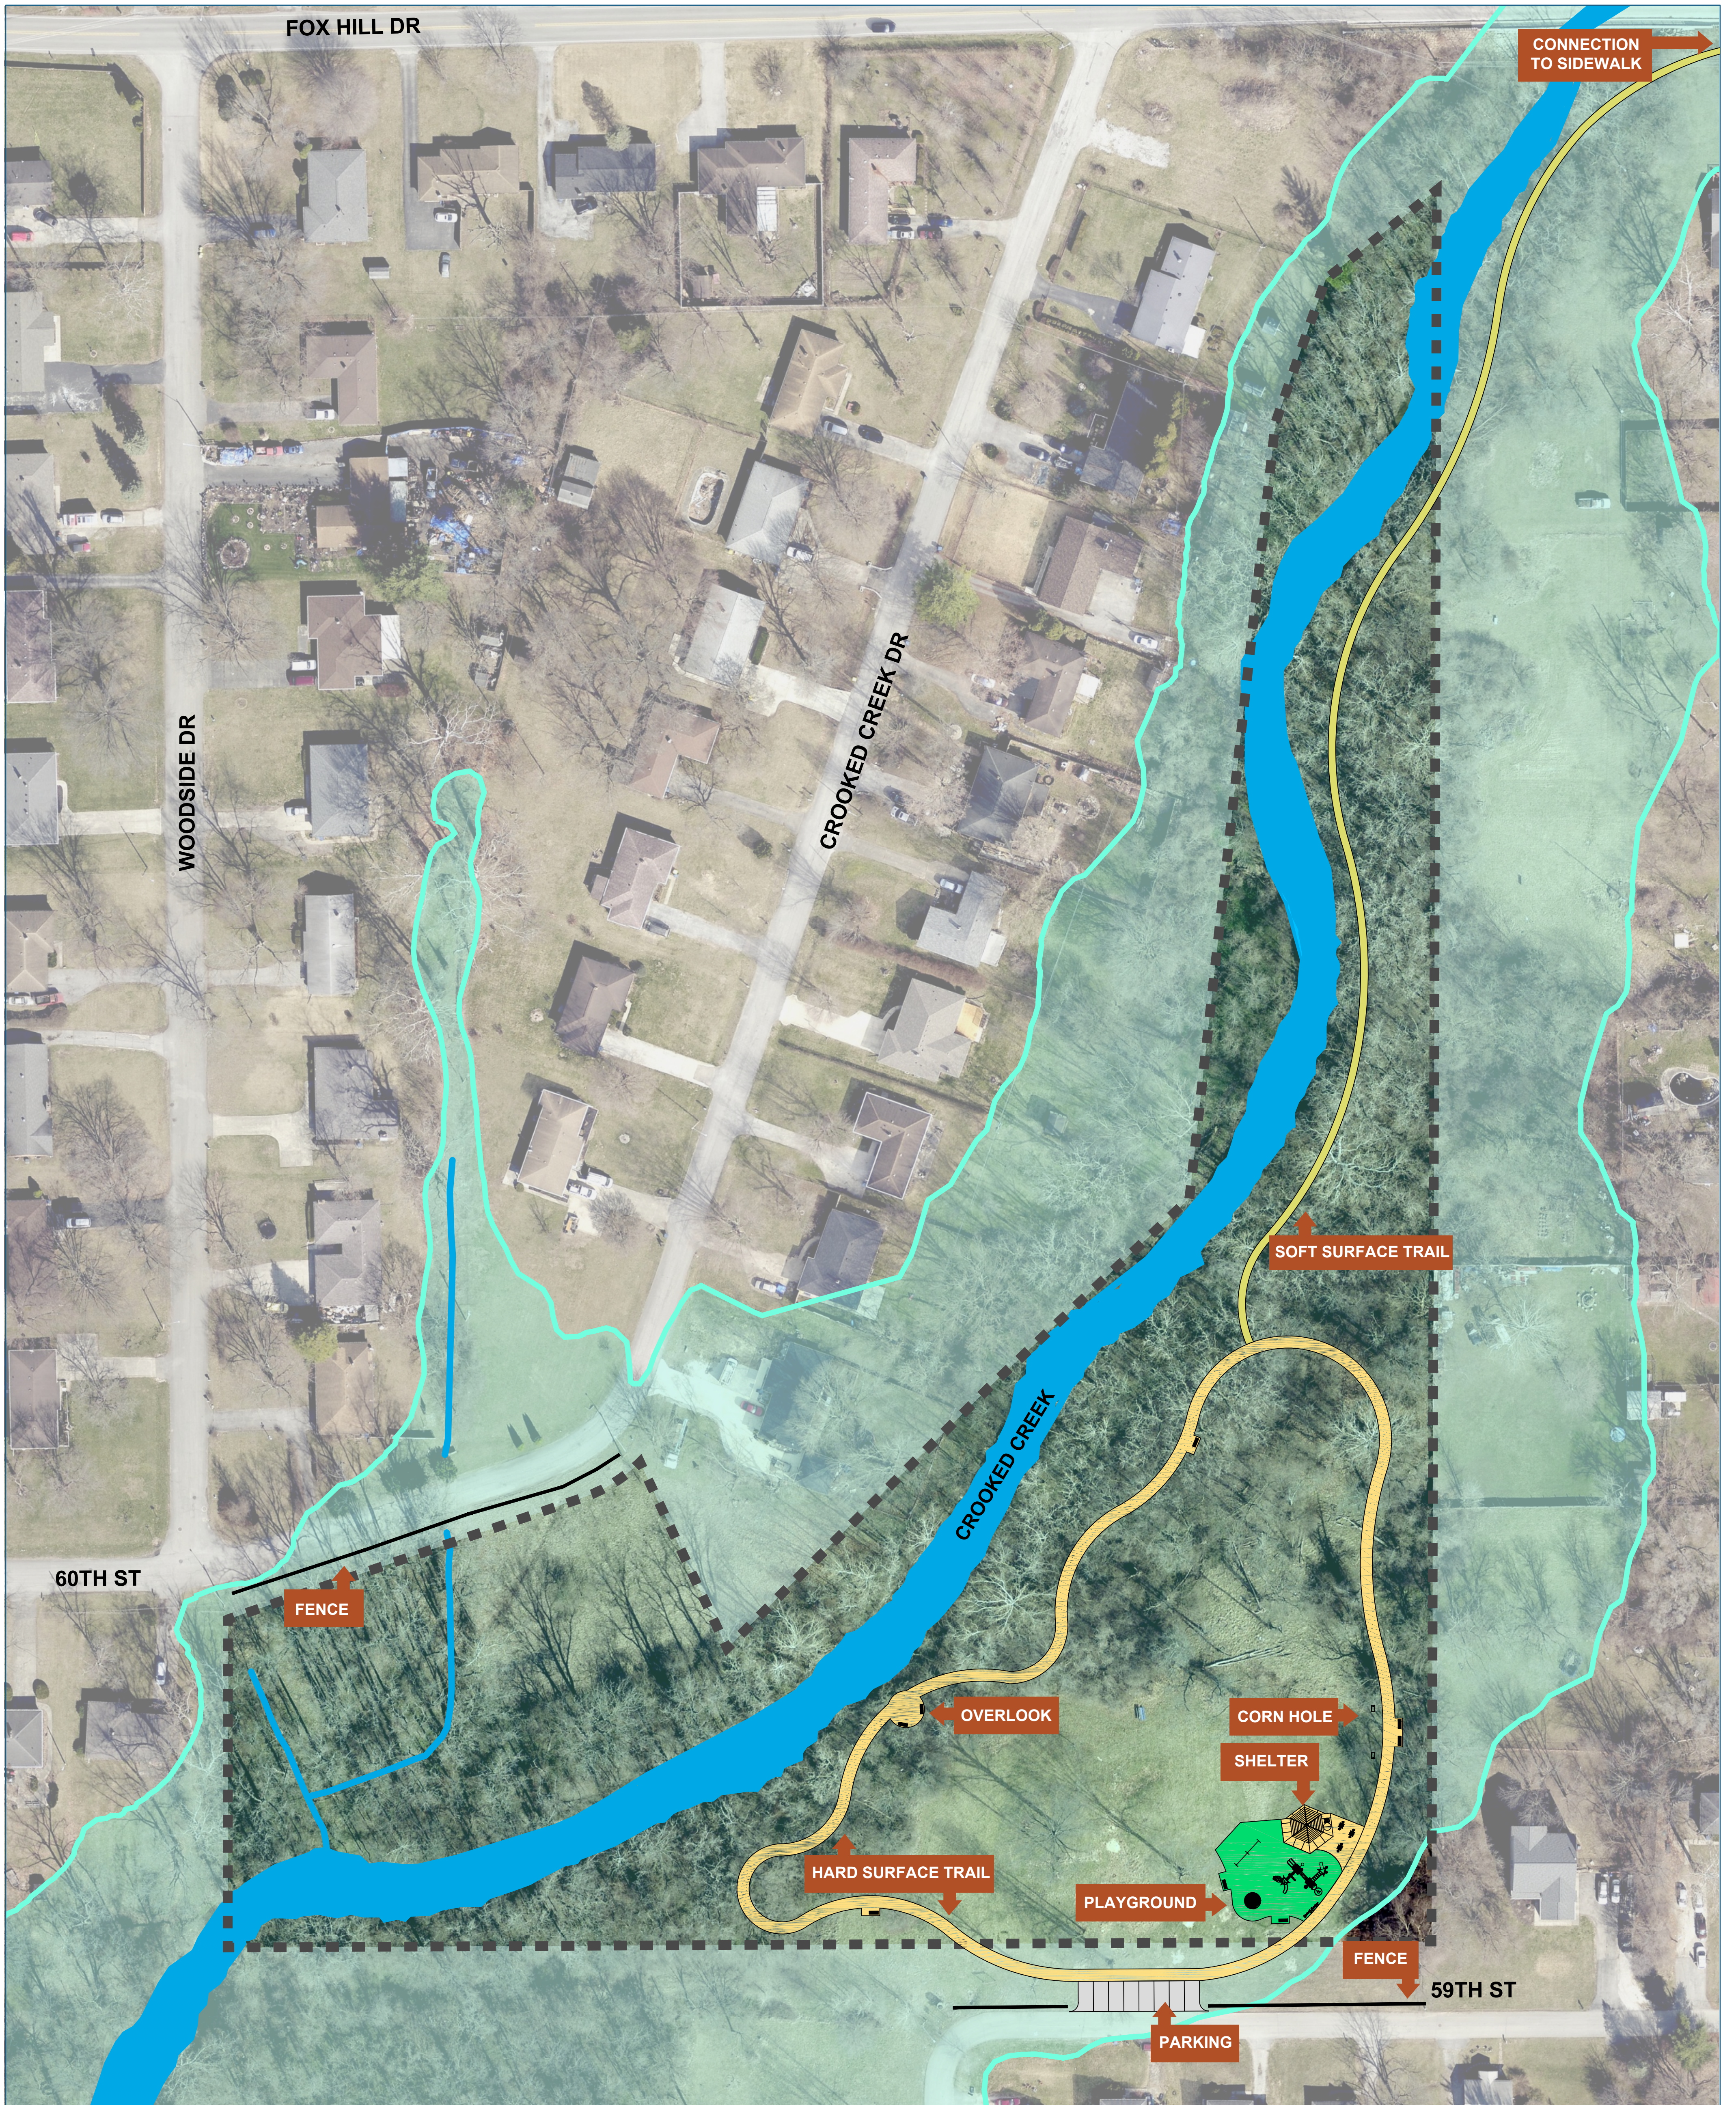

FOX HILL MANOR PARK

Overall Concept Plan

Fox Hill Manor Park - Boundaries

Streams

Key Features

Floodplain

Feet