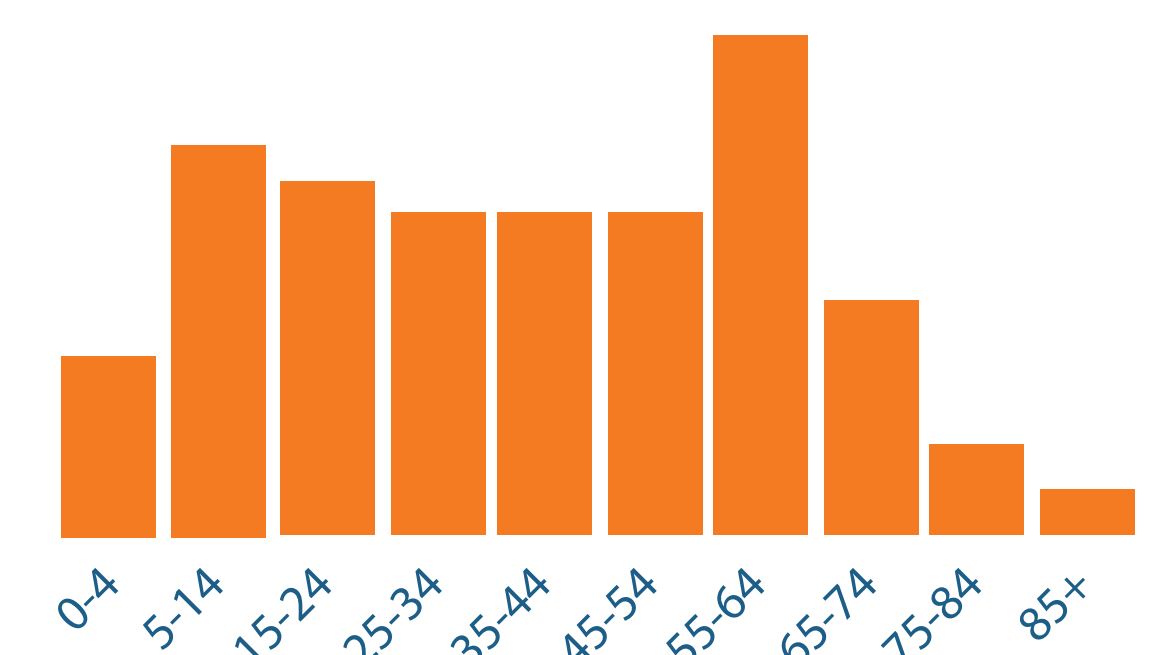

FOX HILL MANOR PARK

About the Surrounding Community

15,522 People

live in the community around
Fox Hill Manor Park

The number of people living nearby has **increased** since 2010.

The average household has

2.8 people.

This is slightly higher than in Marion County (2.4)

■ Indy Parks
 ■ Fox Hill Manor Park
 1-Mile Around Fox Hill Manor Park
 ■ Surrounding Community

The community surrounding Fox Hill Manor Park is diverse.

The Latinx/Hispanic population in the community has **nearly doubled** since 2010.

The average age in the surrounding community is

39.5 years old.

This is older than Marion County (34).

The largest age group is **55-64**.

Population by Age (2021)