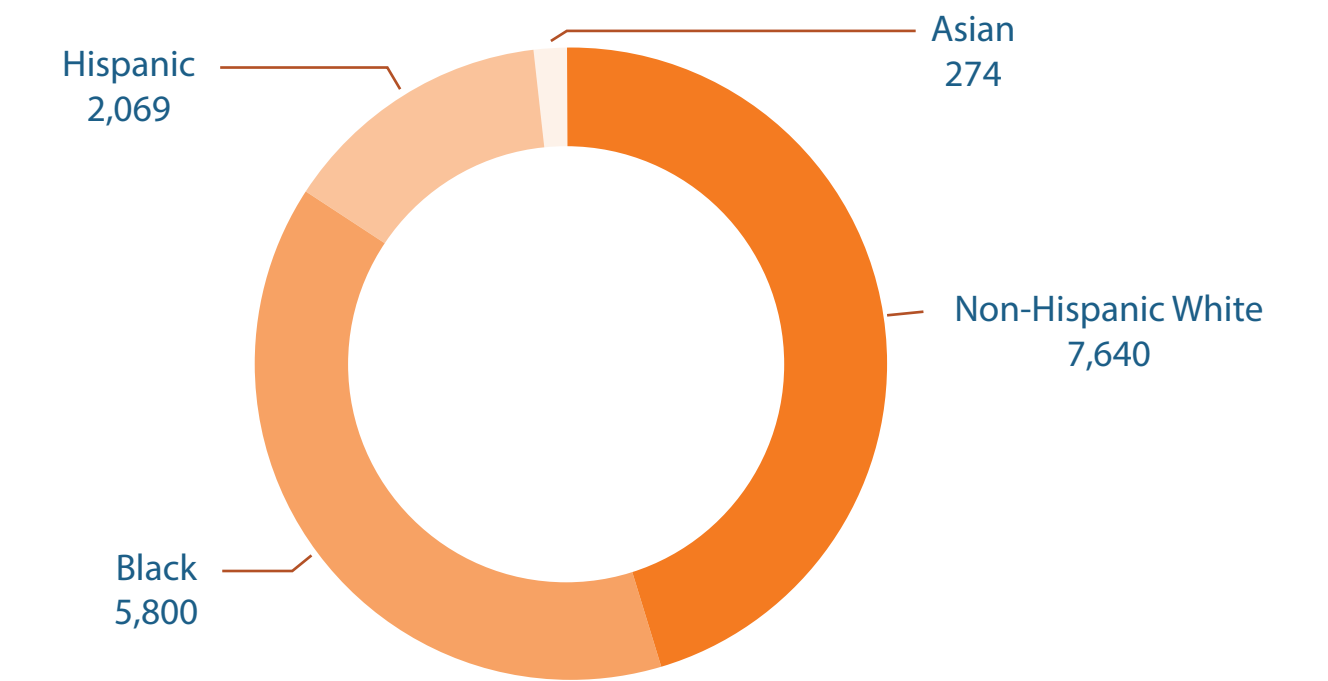

FOX HILL MANOR PARK

About the Surrounding Community

15,522 People

live in the community around
Fox Hill Manor Park

The number of people living nearby has **increased** since 2010.

The average household has

2.8 people.

This is slightly higher than in Marion County (2.4)

■ Indy Parks
 ■ Fox Hill Manor Park
 1-Mile Around Fox Hill Manor Park
 ■ Surrounding Community

The community surrounding Fox Hill Manor Park is diverse.

The Latinx/Hispanic population in the community has **nearly doubled** since 2010.

The average age in the surrounding community is

39.5 years old.

This is older than Marion County (34).

The largest age group is **55-64**.

Population by Age (2021)