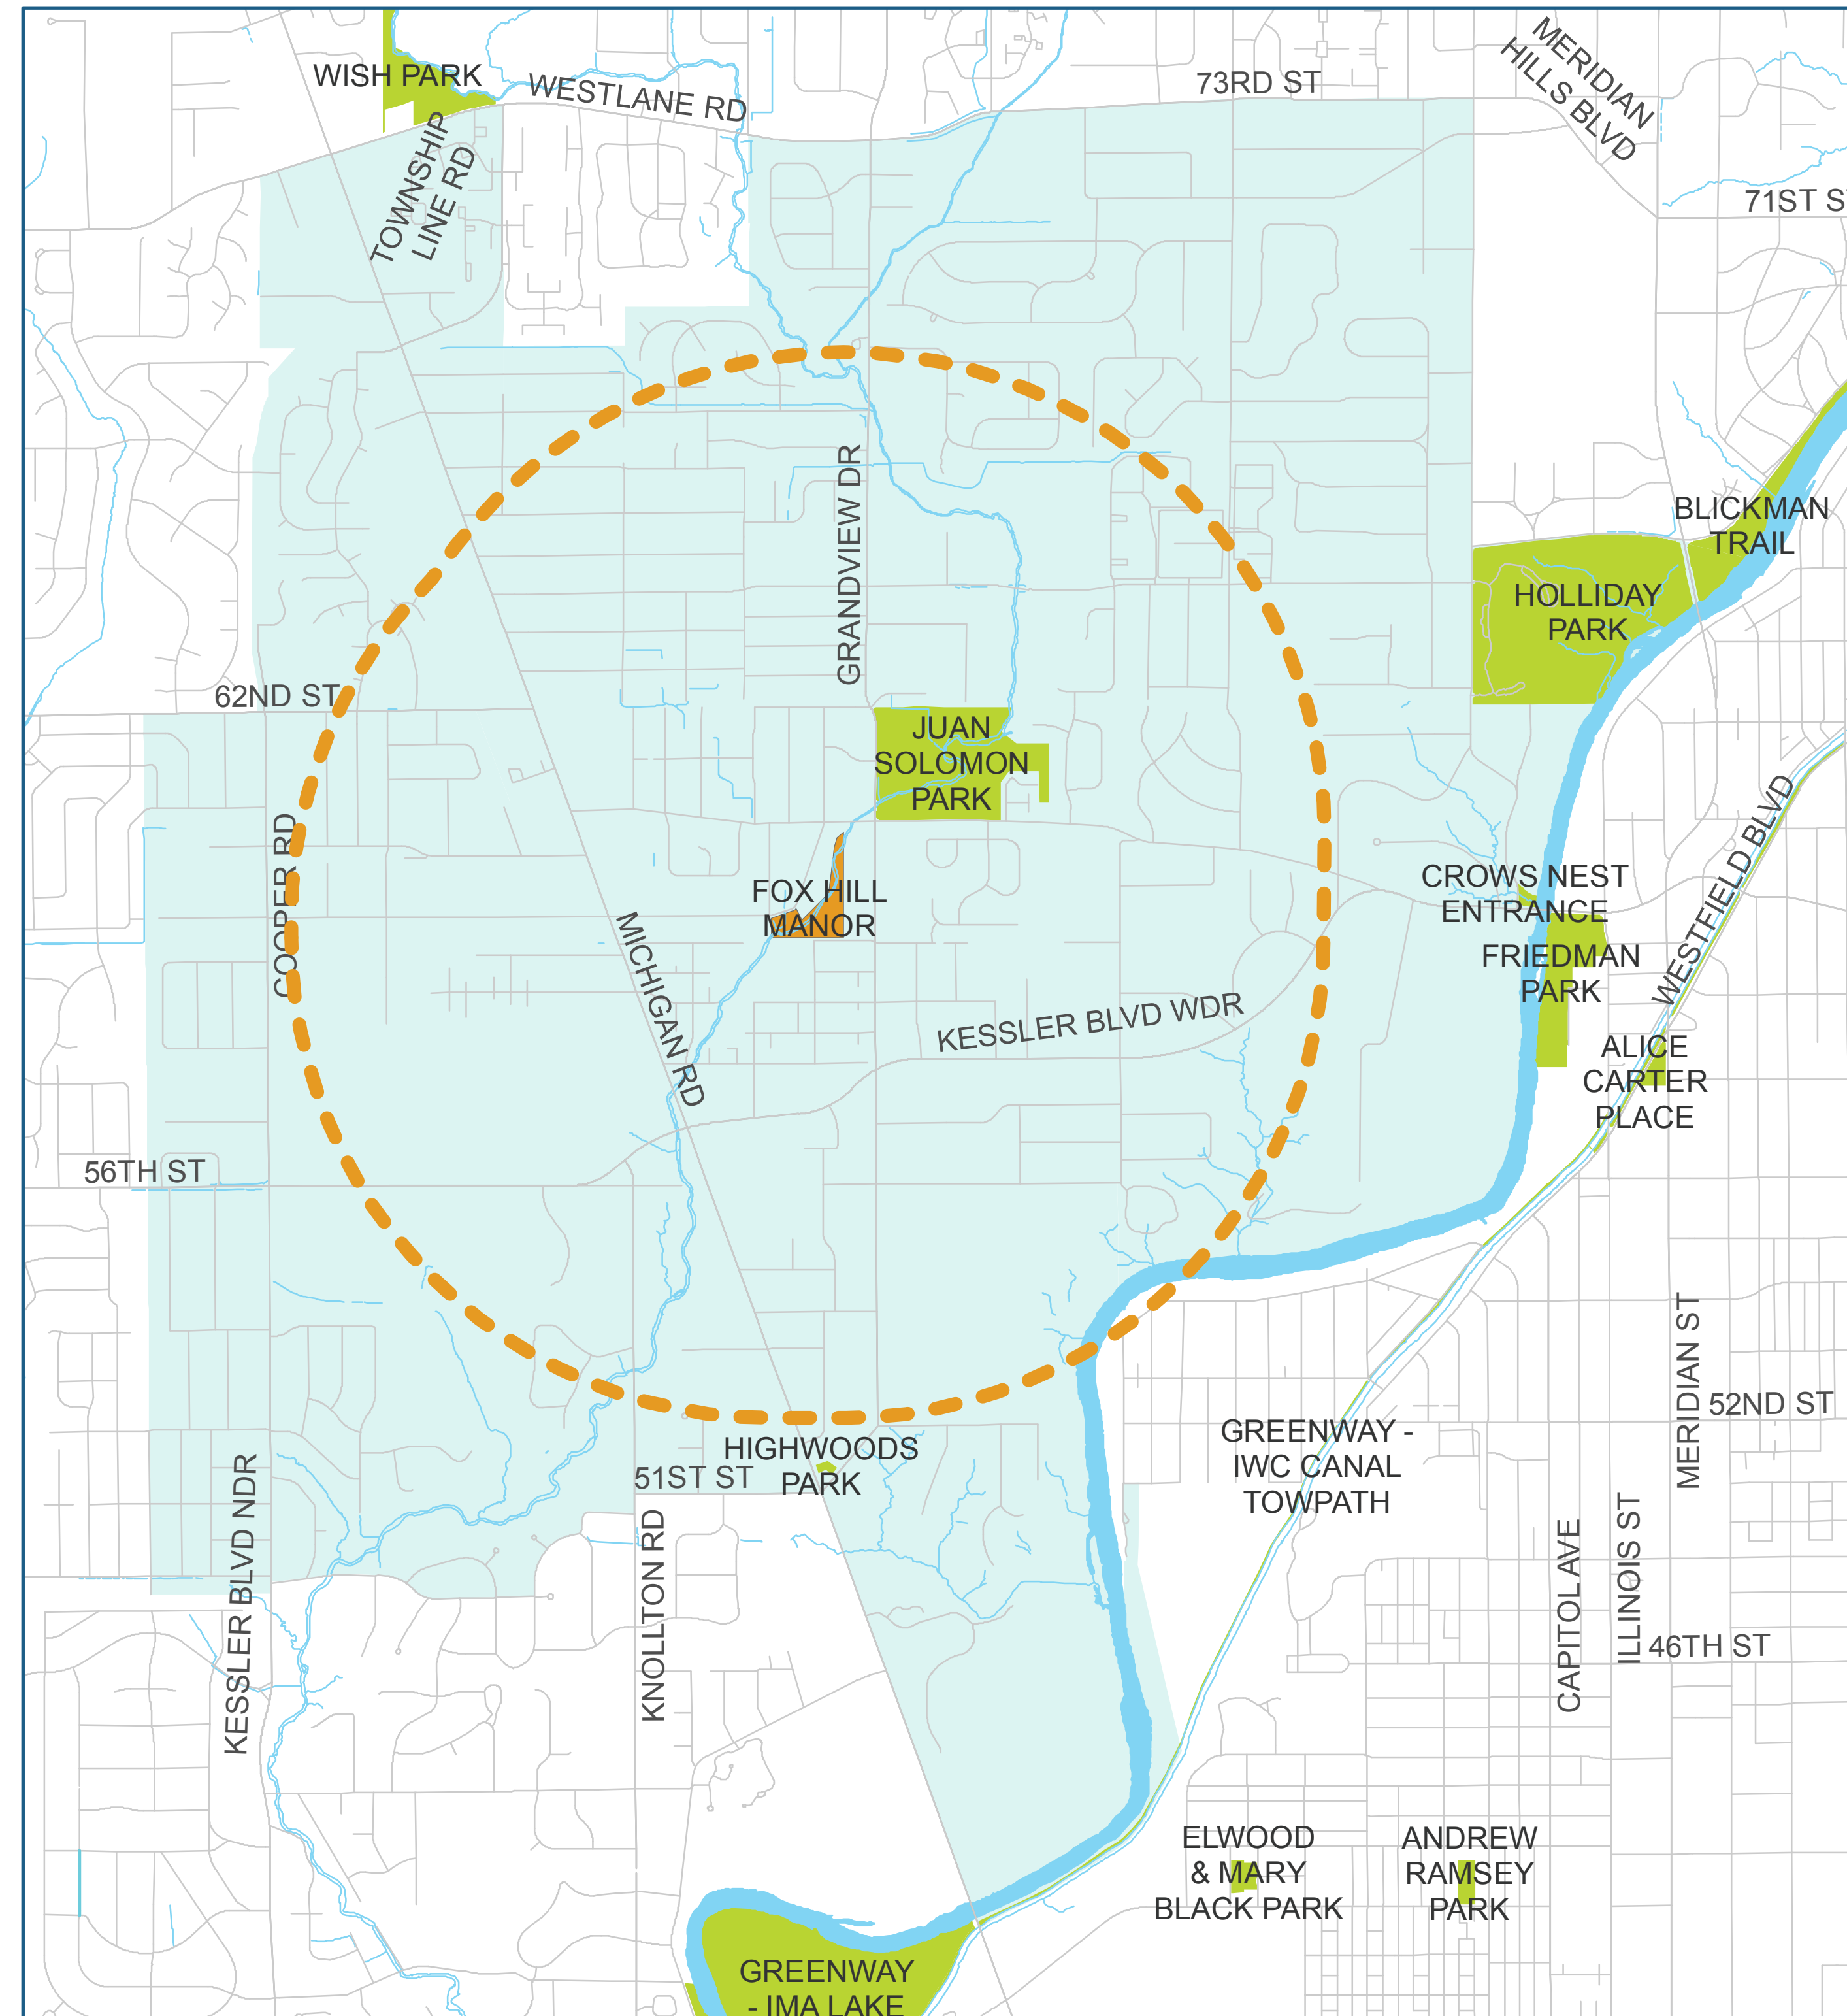

FOX HILL MANOR PARK

About the Surrounding Community

15,522 People

live in the community around
Fox Hill Manor Park

The number of people living nearby has **increased** since 2010.

The average household has

2.8 people.

This is slightly higher than in Marion County (2.4)

■ Indy Parks
 ■ Fox Hill Manor Park
 1-Mile Around Fox Hill Manor Park
 ■ Surrounding Community

The community surrounding Fox Hill Manor Park is diverse.

The Latinx/Hispanic population in the community has **nearly doubled** since 2010.

The average age in the surrounding community is

39.5 years old.

This is older than Marion County (34).

The largest age group is **55-64**.

Population by Age (2021)