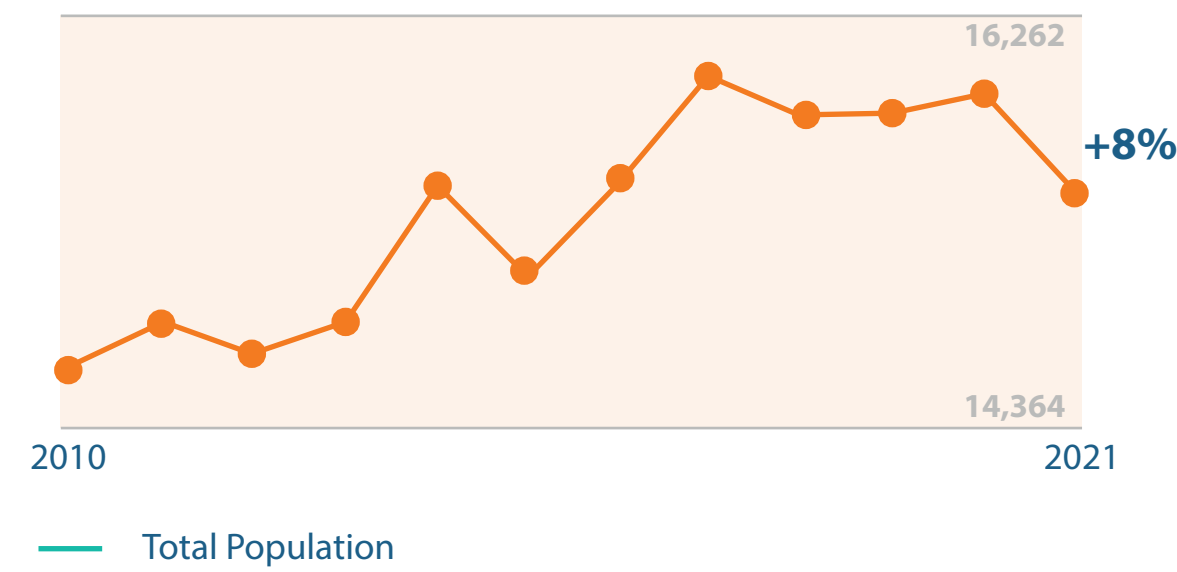

FOX HILL MANOR PARK

About the Surrounding Community

15,522 People

live in the community around
Fox Hill Manor Park

The number of people living nearby has **increased** since 2010.

The average household has

2.8 people.

This is slightly higher than in Marion County (2.4)

■ Indy Parks
 ■ Fox Hill Manor Park
 1-Mile Around Fox Hill Manor Park
 ■ Surrounding Community

The community surrounding Fox Hill Manor Park is diverse.

The Latinx/Hispanic population in the community has **nearly doubled** since 2010.

The average age in the surrounding community is

39.5 years old.

This is older than Marion County (34).

The largest age group is **55-64**.

Population by Age (2021)