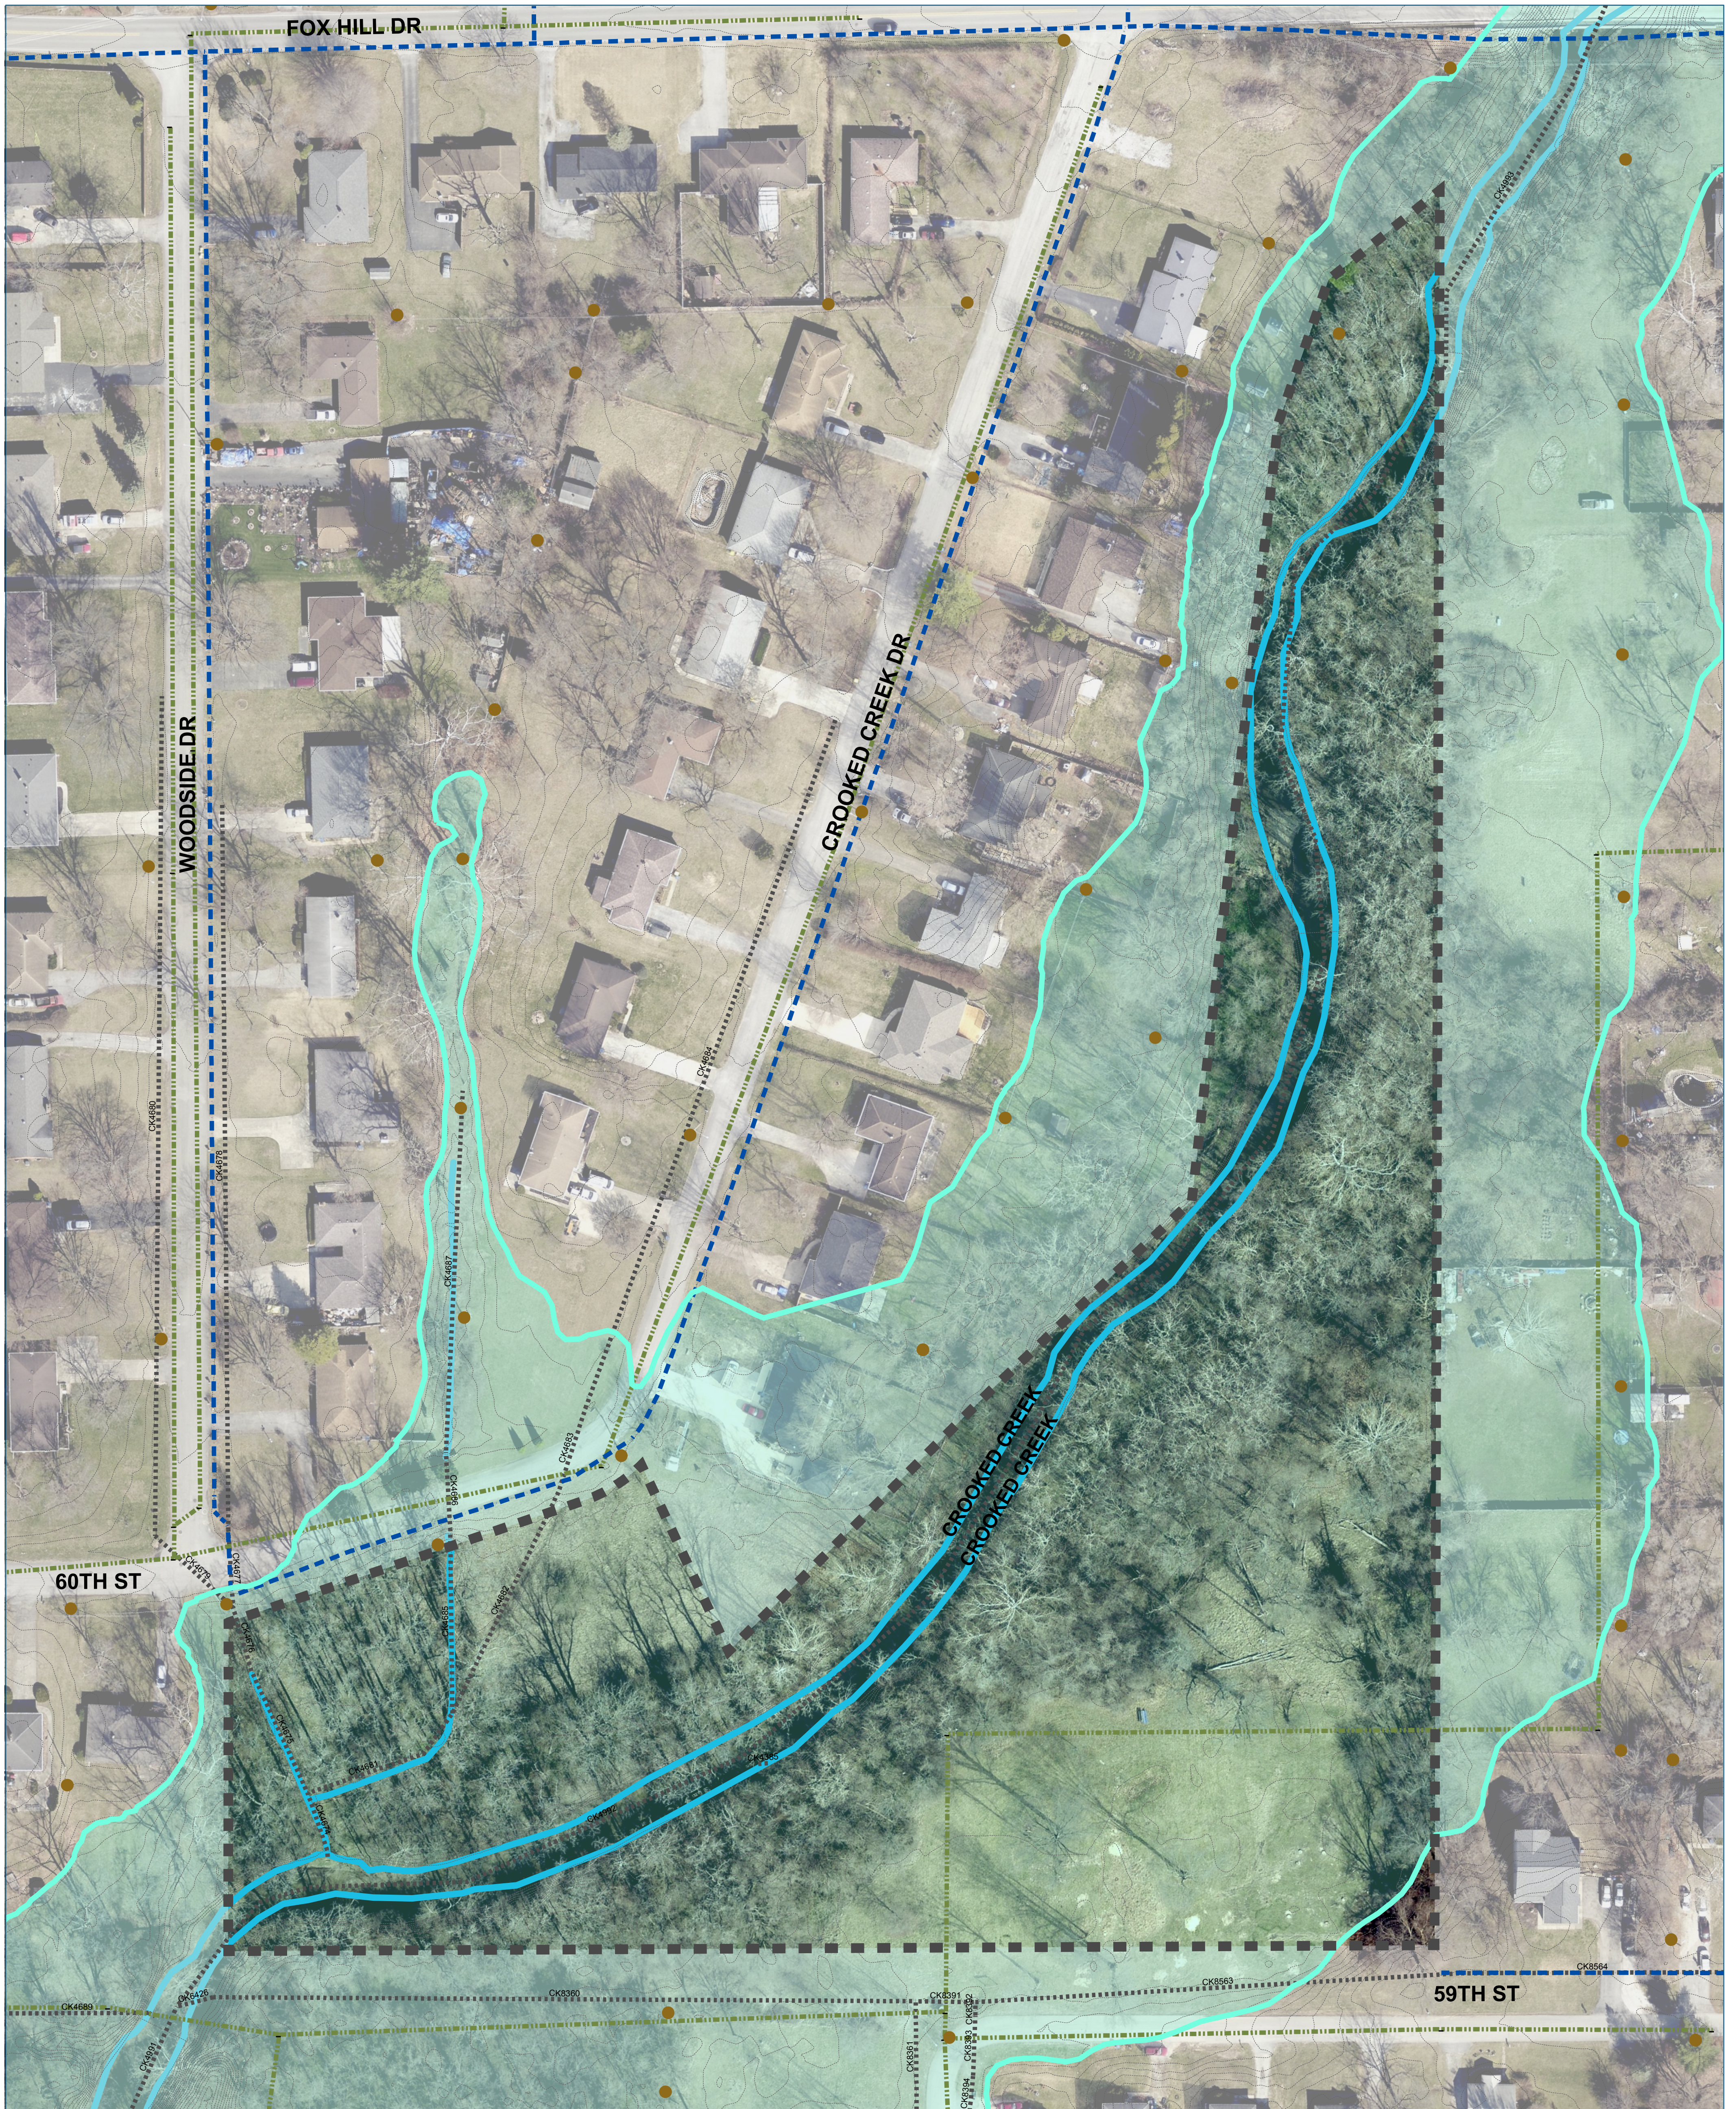

# FOX HILL MANOR PARK

## Park Boundaries & Key Features

Fox Hill Manor Park - Boundaries

Streams

AES Poles

Contours (as of 2016)

Floodplain

Water Mains

Sanitary Sewers

Storm Sewers

Feet

0 60 120 240